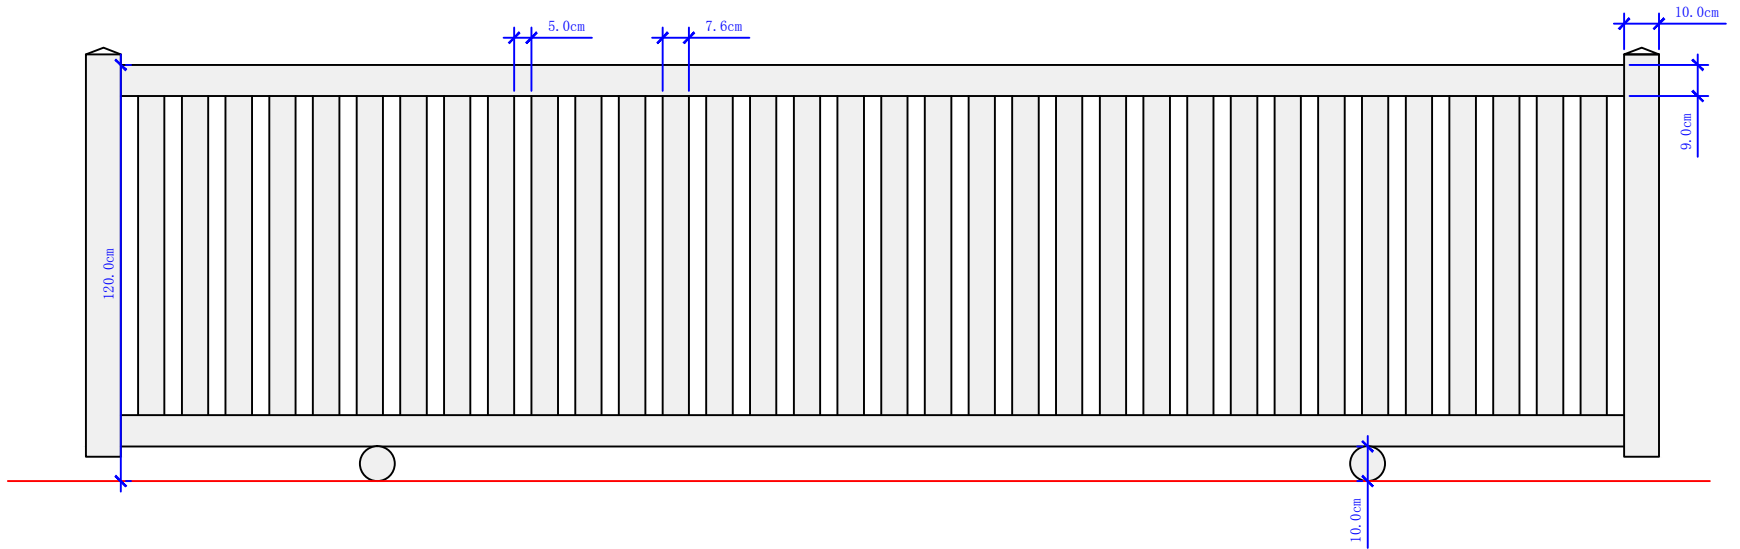

Main Gate Height 90cm specification

Main Gate Height 120cm specification

Main Gate Height 150cm specification