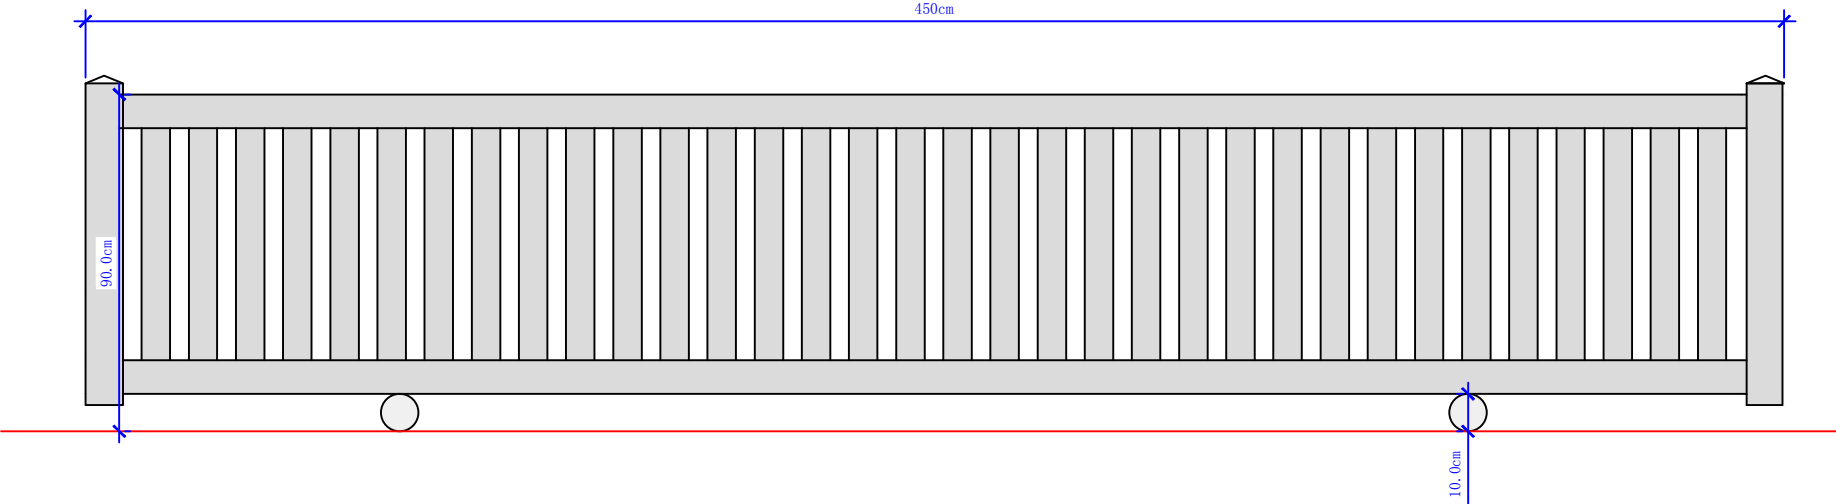

Main Gate Height 90cm specification

Main Gate Height 120cm specification

Main Gate Height 150cm specification