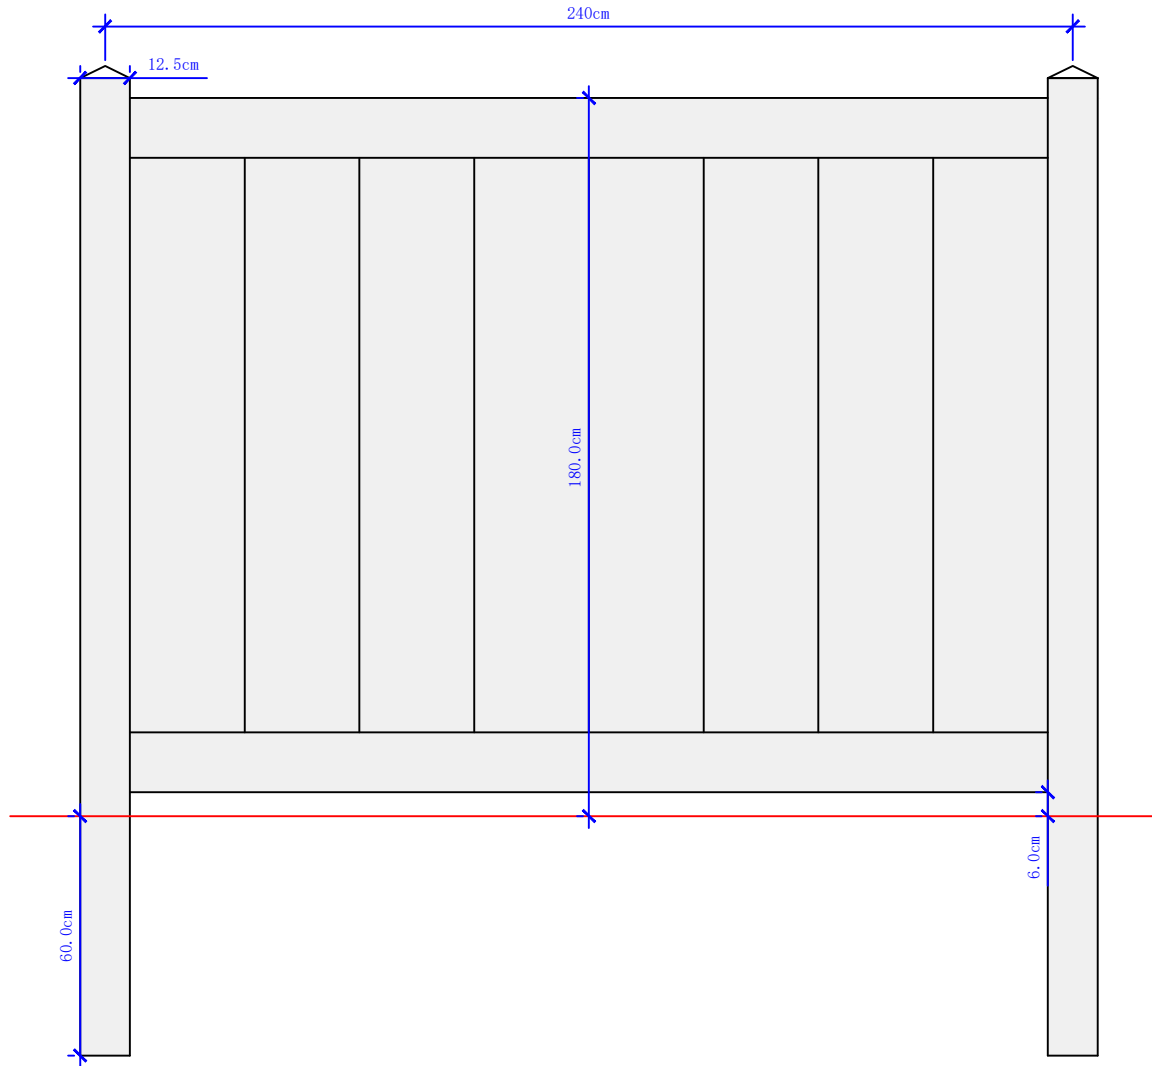

Type I Height 180cm Specification

Type J Height 180cm Specification

Type S Height 180cm Specification

Type T Height 180cm Specification