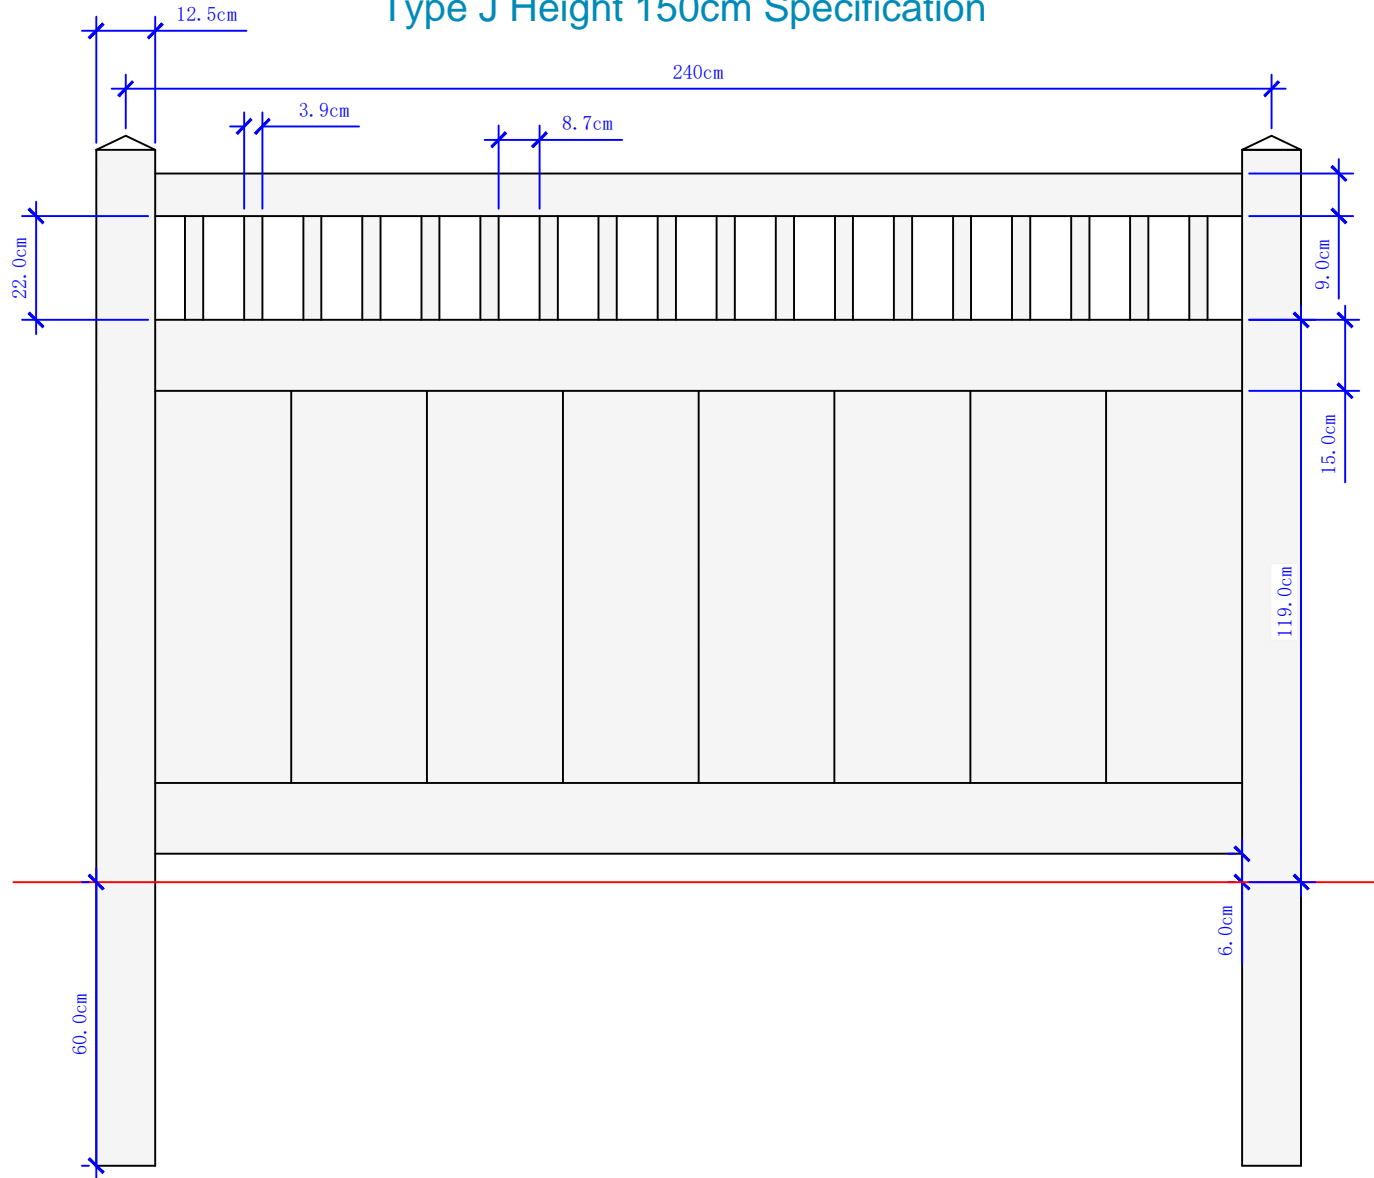

Type I Height 150cm Specification

Type J Height 150cm Specification

Type S Height 150cm Specification

Type T Height 150cm Specification